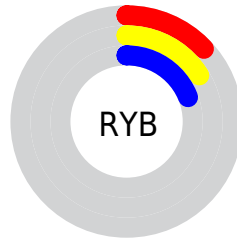

## Conversions Part 2

Format	Color
<a href="#">RYB</a>	<a href="#">34, 41, 49</a>
Decimal	<a href="#">2240305</a>
CIELab	<a href="#">18.34, -4.88, -3.08</a>
CIElCh	<a href="#">18, 5.765, 212.251</a>
Yxy	<a href="#">2.5949, 0.2749, 0.3198</a>
Android (android.graphics.Color)	<a href="#">4280430385 (0xFF222F31)</a>
YUV	<a href="#">43.3410, 2.7899, -8.1921</a>
Hunter-Lab	<a href="#">16.1086, -3.4728, -0.8297</a>

# Details

The Decimal color **2240305** is a dark color, and the websafe version is hex **333333**. A complement of this color would be **3220514**, and the grayscale version is **2829099**.

A 20% lighter version of the original color is **5201247**, and **1** is the 20% darker color. If you saturate the color by 10%, you get **1912369**, and if you desaturate by 10%, it is **2568241**.

# Distribution

Red (13%)

Green (18%)

Blue (19%)

Red (13%)

Yellow (16%)

Blue (19%)

Cyan (31%)

Magenta (4%)

Yellow (0%)

Black (81%)

Cyan (87%)

Magenta (82%)

Yellow (81%)