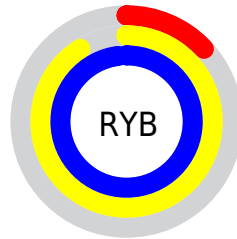

- Red (13%)
- Yellow (91%)
- Blue (98%)