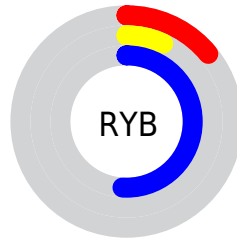

Conversions

Conversions Part 2

Format	Color
R_{YB}	35, 19, 129
Decimal	2298753
CIE _{Lab}	17.50, 41.56, -57.76
CIE _{LCh}	17, 71.153, 305.737
Yxy	2.4080, 0.1729, 0.0852
Android (android.graphics.Color)	4280488833 (0xFF231381)
YUV	36.3240, 45.6893, -1.1611
Hunter-Lab	15.5179, 29.0749, -69.2817

Details

The Decimal color **2298753** is a dark color, and the websafe version is hex **000066**. A complement of this color would be **7438611**, and the grayscale version is **2368548**.

A 20% lighter version of the original color is **6308535**, and **78** is the 20% darker color. If you saturate the color by 10%, you get **1574529**, and if you desaturate by 10%, it is **3022977**.

Distribution

-  Red (14%)
-  Green (7%)
-  Blue (51%)

-  Red (14%)
-  Yellow (7%)
-  Blue (51%)

-  Cyan (73%)
-  Magenta (85%)
-  Yellow (0%)
-  Black (49%)

-  Cyan (86%)
-  Magenta (93%)
-  Yellow (49%)

Brightness & Saturation Gradients