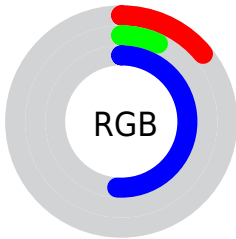

Distribution

- Red (14%)
- Green (7%)
- Blue (51%)