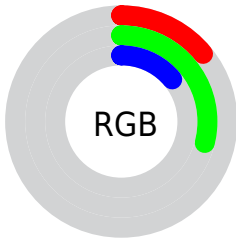

Color

Decimal(2378275)

Conversions

Conversions Part 1

Format	Color
Hex	244A23
RGB	36, 74, 35
RGB Percent	14%, 29%, 14%
CMY	0.8588, 0.7098, 0.8627
CMYK	0.51, 0.00, 0.53, 0.71
HSL	118°, 36%, 21%
HSV	118°, 53%, 29%
XYZ	3.4797, 5.3940, 2.4478
YIQ	58.1920, -10.1290, -20.1850

Conversions

Conversions Part 2

Format	Color
RYB	35, 74, 73
Decimal	2378275
CIELab	27.83, -22.89, 19.12
CIELCh	28, 29.828, 140.132
Yxy	5.3940, 0.3074, 0.4764
Android (android.graphics.Color)	4280568355 (0xFF244A23)
YUV	58.1920, -11.4337, -19.4624
Hunter-Lab	23.2249, -13.8996, 10.0084

Details

The Decimal color **2378275** is a dark color, and the websafe version is hex **003300**. A complement of this color would be **4793162**, and the grayscale version is **3815994**.

A 20% lighter version of the original color is **5536592**, and **7936** is the 20% darker color. If you saturate the color by 10%, you get **1919516**, and if you desaturate by 10%, it is **2837034**.

Distribution

- Red (14%)
- Green (29%)
- Blue (14%)

- Red (14%)
- Yellow (29%)
- Blue (29%)

- Cyan (51%)
- Magenta (0%)
- Yellow (53%)
- Black (71%)

- Cyan (86%)
- Magenta (71%)
- Yellow (86%)

Brightness & Saturation Gradients