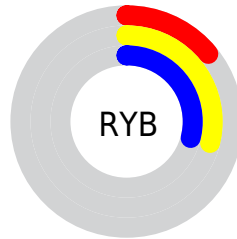

Conversions

Conversions Part 2

Format	Color
RYB	35, 74, 73
Decimal	2378275
CIELab	27.83, -22.89, 19.12
CIELCh	28, 29.828, 140.132
Yxy	5.3940, 0.3074, 0.4764
Android (android.graphics.Color)	4280568355 (0xFF244A23)
YUV	58.1920, -11.4337, -19.4624
Hunter-Lab	23.2249, -13.8996, 10.0084

Details

The Decimal color **2378275** is a dark color, and the websafe version is hex **003300**. A complement of this color would be **4793162**, and the grayscale version is **3815994**.

A 20% lighter version of the original color is **5536592**, and **7936** is the 20% darker color. If you saturate the color by 10%, you get **1919516**, and if you desaturate by 10%, it is **2837034**.

Distribution

- Red (14%)
- Green (29%)
- Blue (14%)

- Red (14%)
- Yellow (29%)
- Blue (29%)

- Cyan (51%)
- Magenta (0%)
- Yellow (53%)
- Black (71%)

- Cyan (86%)
- Magenta (71%)
- Yellow (86%)

Brightness & Saturation Gradients

These gradients show how the Decimal color 2378275 changes by changing the brightness by 10 percent. The first figure shows a shift by +10% for each color and the second figure -10%.

Similar to the brightness gradients but the following saturation gradients show a change of the Decimal color 2378275 by changing the saturation by 10% instead.