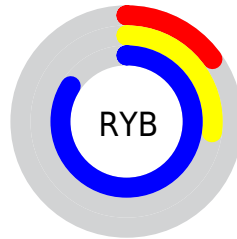

- Red (15%)
- Yellow (27%)
- Blue (84%)