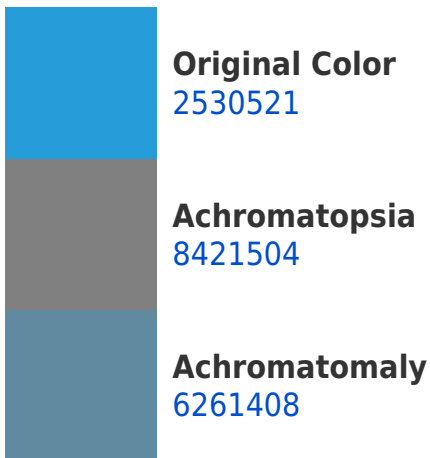

These gradients show how the Decimal color 2530521 changes by changing the brightness by 10 percent. The first figure shows a shift by +10% for each color and the second figure -10%.

Similar to the brightness gradients but the following saturation gradients show a change of the Decimal color 2530521 by changing the saturation by 10% instead.

This preview shows how black text looks on a background with the Decimal color 2530521.

This preview shows how white text looks on a background with the Decimal color 2530521.

Color Blindness Simulation

Dichromacy

Tritanopia
41647

Trichromacy

Monochromacy

CSS Examples

Text

The CSS property to change the color of the text to Decimal 2530521 is called "color". The color property can be set on classes, ids or directly on the HTML element.

This example shows how text in the color #269CD9 looks like.

```
.text, #text, p{  
  color:#269CD9  
}
```

If you want to add a text shadow in that color use the text-shadow property, you can generate a text shadow directly with our [CSS Text Shadow Generator](#).