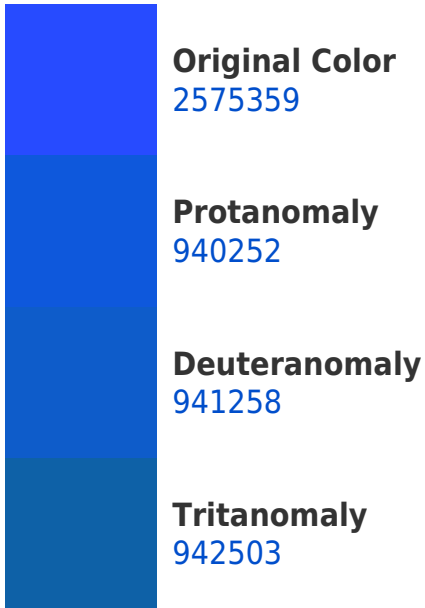

These gradients show how the Decimal color 2575359 changes by changing the brightness by 10 percent. The first figure shows a shift by +10% for each color and the second figure -10%.

Similar to the brightness gradients but the following saturation gradients show a change of the Decimal color 2575359 by changing the saturation by 10% instead.

This preview shows how black text looks on a background with the Decimal color 2575359.

This preview shows how white text looks on a background with the Decimal color 2575359.

Color Blindness Simulation

Color vision deficiency is a very complex topic, and I could not describe the different causes any better than Wikipedia does, so if you want to learn more, you should check out their [article about color blindness](#).

Dichromacy

Tritanopia
28276

Trichromacy

Monochromacy

CSS Examples

Text

The CSS property to change the color of the text to Decimal 2575359 is called "color". The color property can be set on classes, ids or directly on the HTML element.