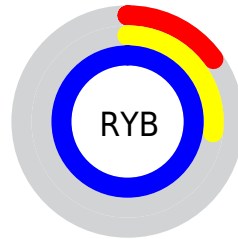

- Red (15%)
- Yellow (27%)
- Blue (100%)