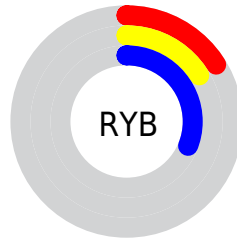

Conversions

Conversions Part 2

Format	Color
RYB	40, 42, 78
Decimal	2632270
CIELab	18.61, 10.17, -22.52
CIELCh	19, 24.708, 294.317
Yxy	2.6571, 0.2316, 0.1999
Android (android.graphics.Color)	4280822350 (0xFF282A4E)
YUV	45.5060, 16.0195, -4.8288
Hunter-Lab	16.3006, 5.1815, -16.0815

Details

The Decimal color **2632270** is a dark color, and the websafe version is hex **333366**. A complement of this color would be **5131304**, and the grayscale version is **2960685**.

A 20% lighter version of the original color is **5789567**, and **34** is the 20% darker color. If you saturate the color by 10%, you get **2106190**, and if you desaturate by 10%, it is **3158350**.

Distribution

- Red (16%)
- Green (16%)
- Blue (31%)

- Red (16%)
- Yellow (16%)
- Blue (31%)

- Cyan (49%)
- Magenta (46%)
- Yellow (0%)
- Black (69%)

- Cyan (84%)
- Magenta (84%)
- Yellow (69%)
- Black (69%)

Brightness & Saturation Gradients

These gradients show how the Decimal color 2632270 changes by changing the brightness by 10 percent. The first figure shows a shift by +10% for each color and the second figure -10%.