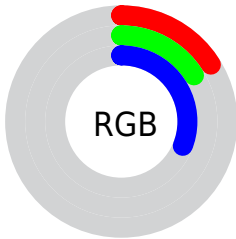

Color

Decimal(2632270)

Conversions

Conversions Part 1

Format	Color
Hex	282A4E
RGB	40, 42, 78
RGB Percent	16%, 16%, 31%
CMY	0.8431, 0.8353, 0.6941
CMYK	0.49, 0.46, 0.00, 0.69
HSL	237°, 32%, 23%
HSV	237°, 49%, 31%
XYZ	3.0782, 2.6571, 7.5584
YIQ	45.5060, -12.7480, 10.7720

Conversions

Conversions Part 2

Format	Color
RYB	40, 42, 78
Decimal	2632270
CIELab	18.61, 10.17, -22.52
CIELCh	19, 24.708, 294.317
Yxy	2.6571, 0.2316, 0.1999
Android (android.graphics.Color)	4280822350 (0xFF282A4E)
YUV	45.5060, 16.0195, -4.8288
Hunter-Lab	16.3006, 5.1815, -16.0815

Details

The Decimal color **2632270** is a dark color, and the websafe version is hex **333366**. A complement of this color would be **5131304**, and the grayscale version is **2960685**.

A 20% lighter version of the original color is **5789567**, and **34** is the 20% darker color. If you saturate the color by 10%, you get **2106190**, and if you desaturate by 10%, it is **3158350**.

Distribution

- Red (16%)
- Green (16%)
- Blue (31%)

- Red (16%)
- Yellow (16%)
- Blue (31%)

- Cyan (49%)
- Magenta (46%)
- Yellow (0%)
- Black (69%)

- Cyan (84%)
- Magenta (84%)
- Yellow (69%)
- Black (69%)