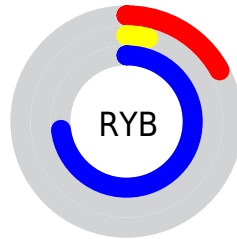

- Red (17%)
- Yellow (4%)
- Blue (73%)