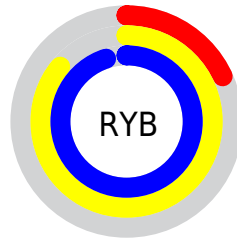

- Red (18%)
- Yellow (86%)
- Blue (95%)