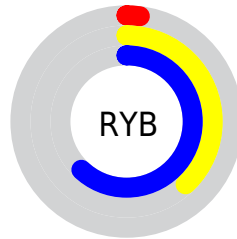

- Red (2%)
- Yellow (38%)
- Blue (62%)