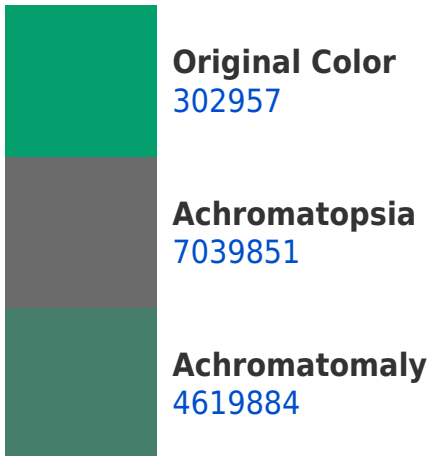

Details

The Decimal color **302957** is a dark color, and the websafe version is hex **009966**. A complement of this color would be **10421302**, and the grayscale version is **7039851**.

A 20% lighter version of the original color is **5887905**, and **27197** is the 20% darker color. If you saturate the color by 10%, you get **40812**, and if you desaturate by 10%, it is **1351538**.

Decimal 302957 Background

This preview shows how black text looks on a background with the Decimal color 302957.

This preview shows how white text looks on a background with the Decimal color 302957.

Color Blindness Simulation

Dichromacy

Tritanopia
3578020

Trichromacy

Monochromacy

CSS Examples

Text

The CSS property to change the color of the text to Decimal 302957 is called "color". The color property can be set on classes, ids or directly on the HTML element.

This example shows how text in the color #049F6D looks like.

```
.text, #text, p{  
    color:#049F6D  
}
```

If you want to add a text shadow in that color use the text-shadow property, you can generate a text shadow directly with our [CSS Text Shadow Generator](#).