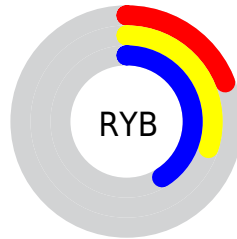

Conversions

Conversions Part 2

Format	Color
RYB	49, 77, 104
Decimal	3237990
CIELab	40.43, -18.64, -4.46
CIElCh	40, 19.162, 193.450
Yxy	11.5129, 0.2500, 0.3340
Android (android.graphics.Color)	4281428070 (0xFF316866)
YUV	87.3270, 7.2338, -33.6128
Hunter-Lab	33.9307, -14.0564, -1.3035

Details

The Decimal color **3237990** is a dark color, and the websafe version is hex **336666**. A complement of this color would be **6828339**, and the grayscale version is **5723991**.

A 20% lighter version of the original color is **6593433**, and **14647** is the 20% darker color. If you saturate the color by 10%, you get **2582630**, and if you desaturate by 10%, it is **3893350**.

Distribution

- Red (19%)
- Green (41%)
- Blue (40%)

- Red (19%)
- Yellow (30%)
- Blue (41%)

- Cyan (53%)
- Magenta (0%)
- Yellow (2%)
- Black (59%)

- Cyan (81%)
- Magenta (59%)
- Yellow (60%)

Brightness & Saturation Gradients

These gradients show how the Decimal color 3237990 changes by changing the brightness by 10 percent. The first figure shows a shift by +10% for each color and the second figure -10%.

Similar to the brightness gradients but the following saturation gradients show a change of the Decimal color 3237990 by changing the saturation by 10% instead.