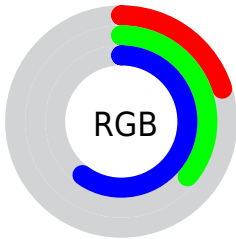

Distribution

- Red (20%)
- Green (36%)
- Blue (60%)