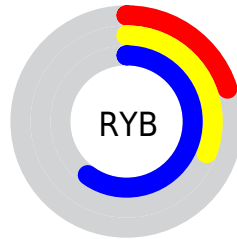

Conversions

Conversions Part 2

Format	Color
R_{YB}	50, 79, 153
Decimal	3300249
CIE _{Lab}	38.66, 6.64, -38.16
CIE _{LCh}	39, 38.735, 279.866
Yxy	10.4602, 0.2045, 0.1979
Android (android.graphics.Color)	4281490329 (0xFF325B99)
YUV	85.8090, 33.1252, -31.4045
Hunter-Lab	32.3422, 3.0419, -35.2650

Details

The Decimal color **3300249** is a dark color, and the websafe version is hex **336699**. A complement of this color would be **10055730**, and the grayscale version is **5658198**.

A 20% lighter version of the original color is **7048656**, and **11877** is the 20% darker color. If you saturate the color by 10%, you get **2314905**, and if you desaturate by 10%, it is **4285593**.

Distribution

- Red (20%)
- Green (36%)
- Blue (60%)

- Red (20%)
- Yellow (31%)
- Blue (60%)

- Cyan (67%)
- Magenta (41%)
- Yellow (0%)
- Black (40%)

- Cyan (80%)
- Magenta (64%)
- Yellow (40%)

Brightness & Saturation Gradients

These gradients show how the Decimal color 3300249 changes by changing the brightness by 10 percent. The first figure shows a shift by +10% for each color and the second figure -10%.

Similar to the brightness gradients but the following saturation gradients show a change of the Decimal color 3300249 by changing the saturation by 10% instead.