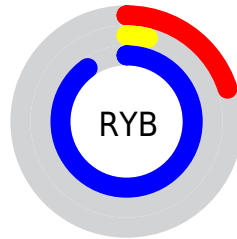

- Red (20%)
- Yellow (4%)
- Blue (90%)