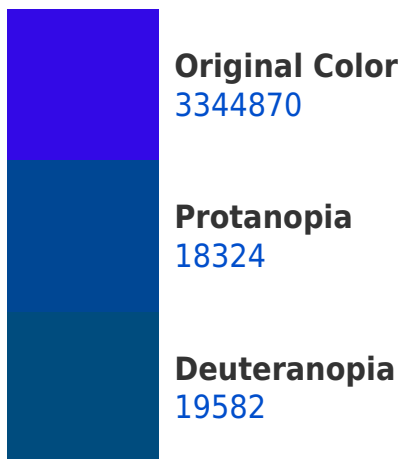

Any Text WCAG AAA ✓ Pass

Black Background

This preview shows how the Decimal color 3344870 looks on a black background.

Color Contrast Check

Large Text (above 18pt) WCAG AA × Fail

Any Text WCAG AA × Fail

Large Text (above 18pt) WCAG AAA × Fail

Any Text WCAG AAA × Fail

If you want to check with other color combinations, try the [Color Contrast Checker](#).

Decimal 3344870 Background

This preview shows how black text looks on a background with the Decimal color 3344870.

This preview shows how white text looks on a background with the Decimal color 3344870.

Color Blindness Simulation

Color vision deficiency is a very complex topic, and I could not describe the different causes any better than Wikipedia does, so if you want to learn more, you should check out their [article about color blindness](#).

Dichromacy

Trichromacy

Original Color
3344870

Protanomaly
1257650

Deuteranomaly
1258660

Tritanomaly
1259402

Monochromacy

Original Color
3344870