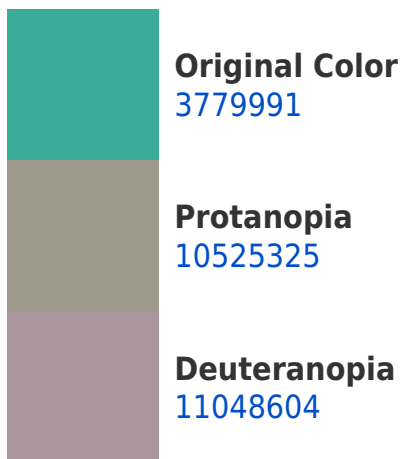

These gradients show how the Decimal color 3779991 changes by changing the brightness by 10 percent. The first figure shows a shift by +10% for each color and the second figure -10%.

Similar to the brightness gradients but the following saturation gradients show a change of the Decimal color 3779991 by changing the saturation by 10% instead.

This preview shows how black text looks on a background with the Decimal color 3779991.

This preview shows how white text looks on a background with the Decimal color 3779991.

Color Blindness Simulation

Color vision deficiency is a very complex topic, and I could not describe the different causes any better than Wikipedia does, so if you want to learn more, you should check out their [article about color blindness](#).

Dichromacy

Tritanopia
4696502

Trichromacy

Original Color

3779991

Protanomaly

8102289

Deuteranomaly