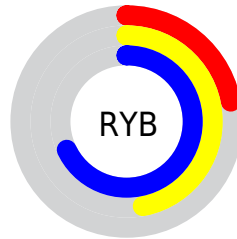

Conversions

Conversions Part 2

Format	Color
RYB	57, 121, 173
Decimal	3779991
CIELab	64.15, -37.49, 1.88
CIELCh	64, 37.538, 177.128
Yxy	32.9914, 0.2477, 0.3679
Android (android.graphics.Color)	4281970071 (0xFF39AD97)
YUV	135.8080, 7.4897, -69.1146
Hunter-Lab	57.4381, -31.4736, 4.6200

Details

The Decimal color **3779991** is a dark color, and the websafe version is hex **009999**. A complement of this color would be **11352399**, and the grayscale version is **8947848**.

A 20% lighter version of the original color is **7792077**, and **30820** is the 20% darker color. If you saturate the color by 10%, you get **2665876**, and if you desaturate by 10%, it is **4894106**.

Distribution

- Red (22%)
- Green (68%)
- Blue (59%)

- Red (22%)
- Yellow (47%)
- Blue (68%)

- Cyan (67%)
- Magenta (0%)
- Yellow (13%)
- Black (32%)

- Cyan (78%)
- Magenta (32%)
- Yellow (41%)

Brightness & Saturation Gradients