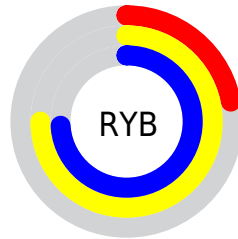

Conversions

Conversions Part 2

Format	Color
RYB	57, 191, 188
Decimal	3981113
CIELab	68.40, -60.41, 54.73
CIELCh	68, 81.513, 137.827
Yxy	38.5177, 0.3036, 0.5507
Android (android.graphics.Color)	4282171193 (0xFF3CBF39)
YUV	136.5550, -39.2206, -67.1387
Hunter-Lab	62.0626, -47.5413, 33.7124

Details

The Decimal color **3981113** is a dark color, and the websafe version is hex **33CC33**. A complement of this color would be **12335551**, and the grayscale version is **9013641**.

A 20% lighter version of the original color is **8190063**, and **34816** is the 20% darker color. If you saturate the color by 10%, you get **2735910**, and if you desaturate by 10%, it is **5226316**.

Distribution

- Red (24%)
- Green (75%)
- Blue (22%)

- Red (22%)
- Yellow (75%)
- Blue (74%)

- Cyan (69%)
- Magenta (0%)
- Yellow (70%)
- Black (25%)

- Cyan (76%)
- Magenta (25%)
- Yellow (78%)

Brightness & Saturation Gradients

These gradients show how the Decimal color 3981113 changes by changing the brightness by 10 percent. The first figure shows a shift by +10% for each color and the second figure -10%.

Similar to the brightness gradients but the following saturation gradients show a change of the Decimal color 3981113 by changing the saturation by 10% instead.