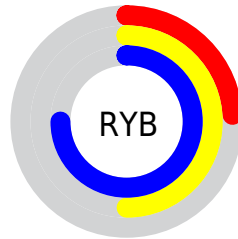

- Red (24%)
- Yellow (50%)
- Blue (75%)