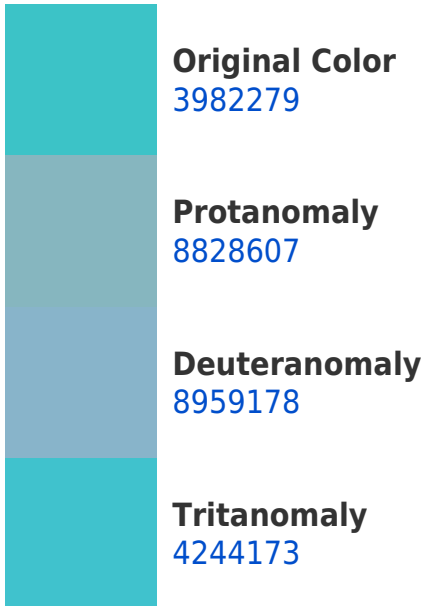

## Decimal 3982279 Background

This preview shows how black text looks on a background with the Decimal color 3982279.

This preview shows how white text looks on a background with the Decimal color 3982279.

# Color Blindness Simulation

Color vision deficiency is a very complex topic, and I could not describe the different causes any better than Wikipedia does, so if you want to learn more, you should check out their [article about color blindness](#).

## Dichromacy

**Tritanopia**  
4374993

# Trichromacy