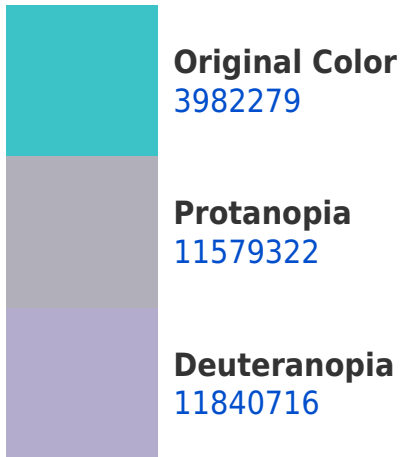

## White Background

This preview shows how the Decimal color 3982279 looks on a white background.

# Black Background

This preview shows how the Decimal color 3982279 looks on a black background.

## Decimal 3982279 Background

This preview shows how black text looks on a background with the Decimal color 3982279.

This preview shows how white text looks on a background with the Decimal color 3982279.

## Dichromacy

**Tritanopia**  
4374993