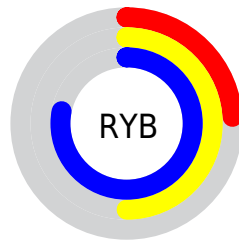

- Red (24%)
- Yellow (50%)
- Blue (78%)