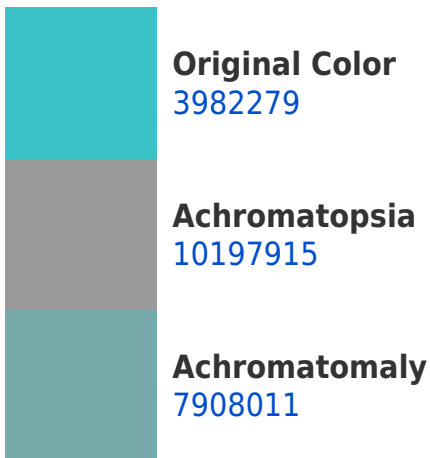

## Decimal 3982279 Background

This preview shows how black text looks on a background with the Decimal color 3982279.

This preview shows how white text looks on a background with the Decimal color 3982279.

## Dichromacy

**Tritanopia**  
4374993

# Trichromacy

# Monochromacy