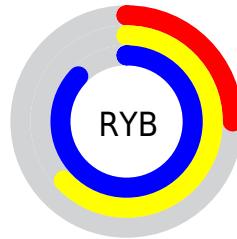

- Red (25%)
- Yellow (63%)
- Blue (87%)