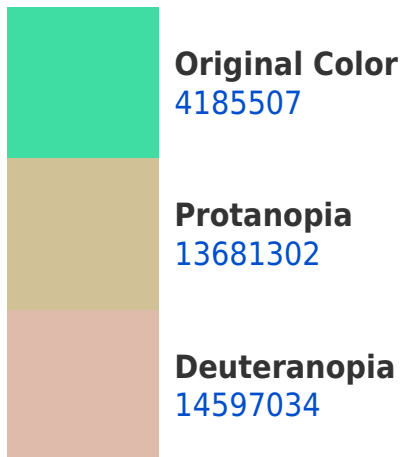

Color Blindness Simulation

Color vision deficiency is a very complex topic, and I could not describe the different causes any better than Wikipedia does, so if you want to learn more, you should check out their [article about color blindness](#).

Dichromacy