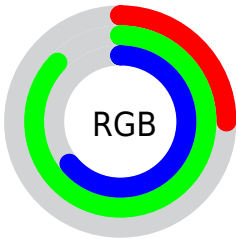

Distribution

- Red (25%)
- Green (87%)
- Blue (64%)