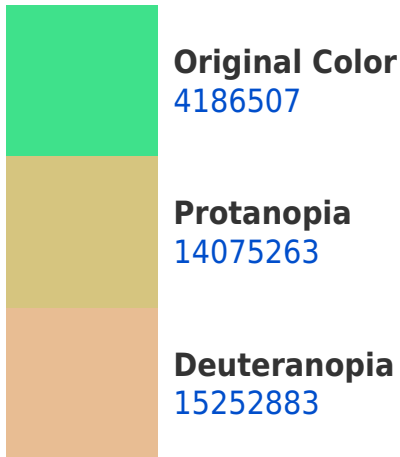

11534429

3145754

Previews

White Background

This preview shows how the Decimal color 4186507 looks on a white background.

Color Contrast Check

Large Text (above 18pt) WCAG AA × Fail

Any Text WCAG AA × Fail

This preview shows how black text looks on a background with the Decimal color 4186507.

This preview shows how white text looks on a background with the Decimal color 4186507.

Color Blindness Simulation

Color vision deficiency is a very complex topic, and I could not describe the different causes any better than Wikipedia does, so if you want to learn more, you should check out their [article about color blindness](#).

Dichromacy

Tritanopia
6543079

Trichromacy

Original Color
4186507

Protanomaly
10473347

Deuteranomaly
11258512

Tritanomaly
5692102

Monochromacy