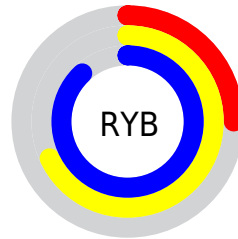

Details

The Decimal color **4186507** is a dark color, and the websafe version is hex **33CC66**. The color can be described as middle washed spring green. A complement of this color would be **14761877**, and the grayscale version is **10987431**.

A 20% lighter version of the original color is **8650689**, and **43096** is the 20% darker color. If you saturate the color by 10%, you get **2744703**, and if you desaturate by 10%, it is **5693847**.

Distribution

Red (25%)

Green (88%)

Blue (55%)

Red (25%)

Yellow (68%)

Blue (88%)

Cyan (72%)

Magenta (0%)

Yellow (38%)

Black (12%)

Cyan (75%)

Magenta (12%)

Yellow (45%)

Brightness & Saturation Gradients

These gradients show how the Decimal color 4186507 changes by changing the brightness by 10 percent. The first figure shows a shift by +10% for each color and the second figure -10%.