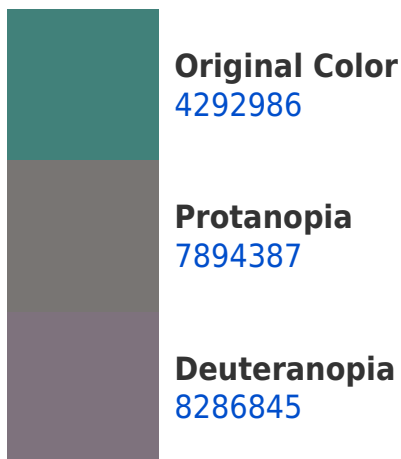

Color Blindness Simulation

Color vision deficiency is a very complex topic, and I could not describe the different causes any better than Wikipedia does, so if you want to learn more, you should check out their [article about color blindness](#).

Dichromacy