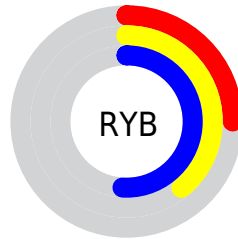

## Conversions Part 2

| <b>Format</b>                       | <b>Color</b>                  |
|-------------------------------------|-------------------------------|
| <b>RYB</b>                          | 65, 99, 129                   |
| Decimal                             | 4292986                       |
| CIELab                              | 49.77, -22.35, -2.55          |
| CIElCh                              | 50, 22.496, 186.504           |
| Yxy                                 | 18.2295, 0.2556,<br>0.3440    |
| Android<br>(android.graphics.Color) | 4282483066<br>(0xFF41817A)    |
| YUV                                 | 109.0660, 6.3765,<br>-38.6459 |
| Hunter-Lab                          | 42.6960, -18.0981,<br>0.4238  |

# Details

The Decimal color **4292986** is a dark color, and the websafe version is hex **336666**. A complement of this color would be **8470856**, and the grayscale version is **7171437**.

A 20% lighter version of the original color is **7780014**, and **216905** is the 20% darker color. If you saturate the color by 10%, you get **3441017**, and if you desaturate by 10%, it is **5144955**.

# Distribution

- Red (25%)
- Green (51%)
- Blue (48%)

- Red (25%)
- Yellow (39%)
- Blue (51%)

- Cyan (50%)
- Magenta (0%)
- Yellow (5%)
- Black (49%)

- Cyan (75%)
- Magenta (49%)
- Yellow (52%)