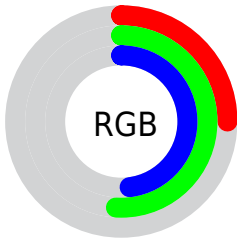

## Conversions Part 2

| <b>Format</b>                       | <b>Color</b>                  |
|-------------------------------------|-------------------------------|
| <b>RYB</b>                          | 65, 99, 129                   |
| Decimal                             | 4292986                       |
| CIELab                              | 49.77, -22.35, -2.55          |
| CIElCh                              | 50, 22.496, 186.504           |
| Yxy                                 | 18.2295, 0.2556,<br>0.3440    |
| Android<br>(android.graphics.Color) | 4282483066<br>(0xFF41817A)    |
| YUV                                 | 109.0660, 6.3765,<br>-38.6459 |
| Hunter-Lab                          | 42.6960, -18.0981,<br>0.4238  |

# Details

The Decimal color **4292986** is a dark color, and the websafe version is hex **336666**. A complement of this color would be **8470856**, and the grayscale version is **7171437**.

A 20% lighter version of the original color is **7780014**, and **216905** is the 20% darker color. If you saturate the color by 10%, you get **3441017**, and if you desaturate by 10%, it is **5144955**.

# Distribution

- Red (25%)
- Green (51%)
- Blue (48%)

- Red (25%)
- Yellow (39%)
- Blue (51%)

- Cyan (50%)
- Magenta (0%)
- Yellow (5%)
- Black (49%)

- Cyan (75%)
- Magenta (49%)
- Yellow (52%)