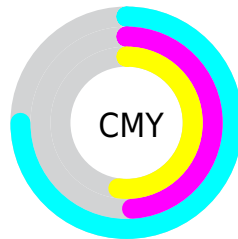

# Details

The Decimal color **4292986** is a dark color, and the websafe version is hex **336666**. A complement of this color would be **8470856**, and the grayscale version is **7171437**.

A 20% lighter version of the original color is **7780014**, and **216905** is the 20% darker color. If you saturate the color by 10%, you get **3441017**, and if you desaturate by 10%, it is **5144955**.

# Distribution

- Red (25%)
- Green (51%)
- Blue (48%)

- Red (25%)
- Yellow (39%)
- Blue (51%)

- Cyan (50%)
- Magenta (0%)
- Yellow (5%)
- Black (49%)

- Cyan (75%)
- Magenta (49%)
- Yellow (52%)

# Brightness & Saturation Gradients

These gradients show how the Decimal color 4292986 changes by changing the brightness by 10 percent. The first figure shows a shift by +10% for each color and the second figure -10%.