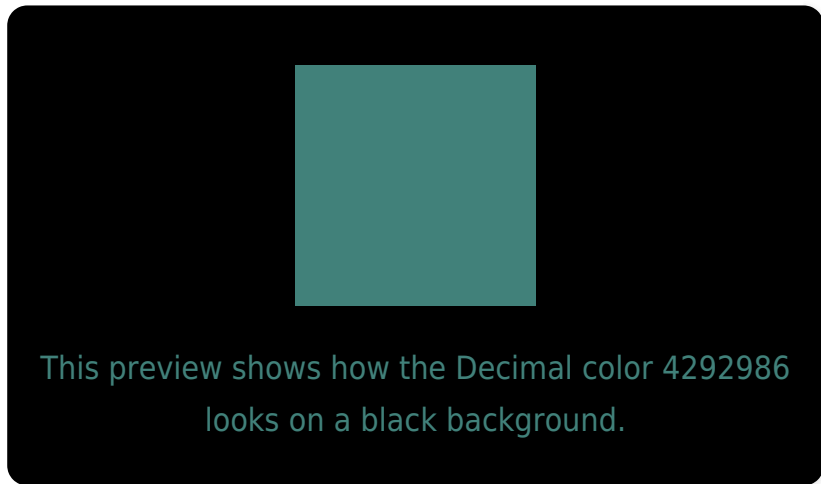

Black Background

Color Contrast Check

Large Text (above 18pt) WCAG AA ✓ Pass

Any Text WCAG AA ✓ Pass

Large Text (above 18pt) WCAG AAA ✓ Pass

Any Text WCAG AAA × Fail

If you want to check with other color combinations, try the [Color Contrast Checker](#).