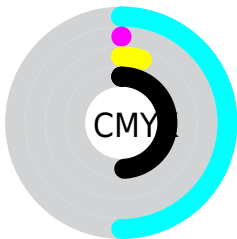

## Conversions Part 2

| <b>Format</b>                       | <b>Color</b>                  |
|-------------------------------------|-------------------------------|
| <b>RYB</b>                          | 65, 99, 129                   |
| Decimal                             | 4292986                       |
| CIELab                              | 49.77, -22.35, -2.55          |
| CIElCh                              | 50, 22.496, 186.504           |
| Yxy                                 | 18.2295, 0.2556,<br>0.3440    |
| Android<br>(android.graphics.Color) | 4282483066<br>(0xFF41817A)    |
| YUV                                 | 109.0660, 6.3765,<br>-38.6459 |
| Hunter-Lab                          | 42.6960, -18.0981,<br>0.4238  |

# Details

The Decimal color **4292986** is a dark color, and the websafe version is hex **336666**. A complement of this color would be **8470856**, and the grayscale version is **7171437**.

A 20% lighter version of the original color is **7780014**, and **216905** is the 20% darker color. If you saturate the color by 10%, you get **3441017**, and if you desaturate by 10%, it is **5144955**.

# Distribution

- Red (25%)
- Green (51%)
- Blue (48%)

- Red (25%)
- Yellow (39%)
- Blue (51%)

- Cyan (50%)
- Magenta (0%)
- Yellow (5%)
- Black (49%)

- Cyan (75%)
- Magenta (49%)
- Yellow (52%)