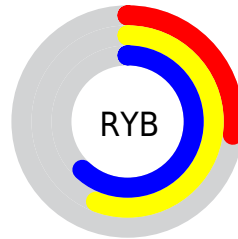

Conversions

Conversions Part 2

Format	Color
RYB	70, 142, 159
Decimal	4628315
CIELab	58.84, -41.91, 27.62
CIELCh	59, 50.192, 146.612
Yxy	26.8537, 0.2906, 0.4641
Android (android.graphics.Color)	4282818395 (0xFF469F5B)
YUV	124.6370, -16.5830, -47.9166
Hunter-Lab	51.8206, -32.7748, 20.0336

Details

The Decimal color **4628315** is a dark color, and the websafe version is hex **339966**. A complement of this color would be **10438282**, and the grayscale version is **8224125**.

A 20% lighter version of the original color is **8246926**, and **27436** is the 20% darker color. If you saturate the color by 10%, you get **3579727**, and if you desaturate by 10%, it is **5676903**.

Distribution

Red (27%)

Green (62%)

Blue (36%)

Red (27%)

Yellow (56%)

Blue (62%)

Cyan (56%)

Magenta (0%)

Yellow (43%)

Black (38%)

Cyan (73%)

Magenta (38%)

Yellow (64%)

Brightness & Saturation Gradients

These gradients show how the Decimal color 4628315 changes by changing the brightness by 10 percent. The first figure shows a shift by +10% for each color and the second figure -10%.