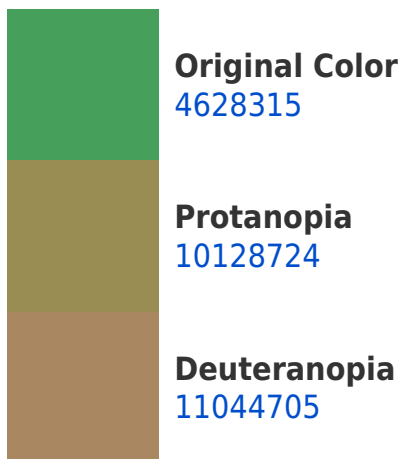

9371757

983052

Previews

White Background

This preview shows how the Decimal color 4628315 looks on a white background.

Color Contrast Check

Large Text (above 18pt) WCAG AA ✓ Pass

Any Text WCAG AA ✗ Fail

If you want to check with other color combinations, try the [Color Contrast Checker](#).

Decimal 4628315 Background

This preview shows how black text looks on a background with the Decimal color 4628315.

This preview shows how white text looks on a background with the Decimal color 4628315.

Color Blindness Simulation

Color vision deficiency is a very complex topic, and I could not describe the different causes any better than Wikipedia does, so if you want to learn more, you should check out their [article about color blindness](#).

Dichromacy

Trichromacy

Monochromacy

CSS Examples

Text

The CSS property to change the color of the text to Decimal 4628315 is called "color". The color property can be set on classes, ids or directly on the HTML element.