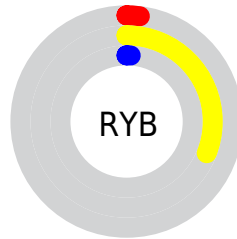

Conversions

Conversions Part 2

Format	Color
R_{YB}	4, 79, 3
Decimal	5197315
CIE Lab	32.07, -8.51, 39.06
CIE LCh	32, 39.977, 102.292
Yxy	7.1176, 0.4192, 0.5002
Android (android.graphics.Color)	4283387395 (0xFF4F4E03)
YUV	69.7490, -32.9073, 8.1131
Hunter-Lab	26.6789, -6.7762, 16.1293

Details

The Decimal color **5197315** is a dark color, and the websafe version is hex **666600**. A complement of this color would be **197711**, and the grayscale version is **4605510**.

A 20% lighter version of the original color is **8617783**, and **1974784** is the 20% darker color. If you saturate the color by 10%, you get **5197312**, and if you desaturate by 10%, it is **5197323**.

Distribution

Red (31%)

Green (31%)

Blue (1%)

Red (2%)

Yellow (31%)

Blue (1%)

Cyan (0%)