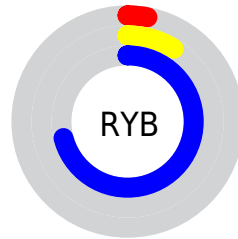

- Red (3%)
- Yellow (9%)
- Blue (71%)