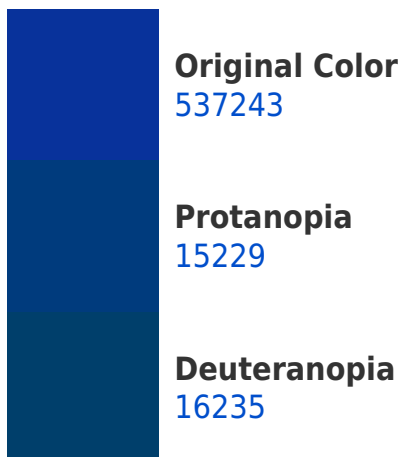

Decimal 537243 Background

This preview shows how black text looks on a background with the Decimal color 537243.

This preview shows how white text looks on a background with the Decimal color 537243.

Color Blindness Simulation

Color vision deficiency is a very complex topic, and I could not describe the different causes any better than Wikipedia does, so if you want to learn more, you should check out their [article about color blindness](#).

Dichromacy

Tritanopia
17480

Trichromacy

Original Color
537243

Protanomaly
211080

Deuteranomaly
211580

Tritanomaly
212326

Monochromacy

Original Color
537243

Achromatopsia
3223857

Achromatomaly
2240856

CSS Examples

Text

The CSS property to change the color of the text to Decimal 537243 is called "color". The color property can be set on classes, ids or directly on the HTML element.