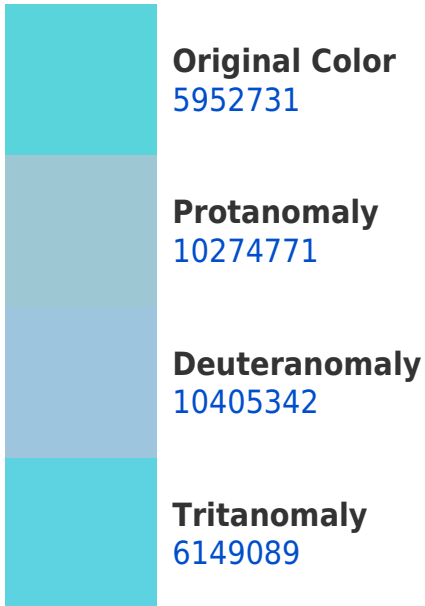

## Decimal 5952731 Background

This preview shows how black text looks on a background with the Decimal color 5952731.

This preview shows how white text looks on a background with the Decimal color 5952731.

# Color Blindness Simulation

Color vision deficiency is a very complex topic, and I could not describe the different causes any better than Wikipedia does, so if you want to learn more, you should check out their [article about color blindness](#).

## Dichromacy

**Tritanopia**  
6214628

# Trichromacy