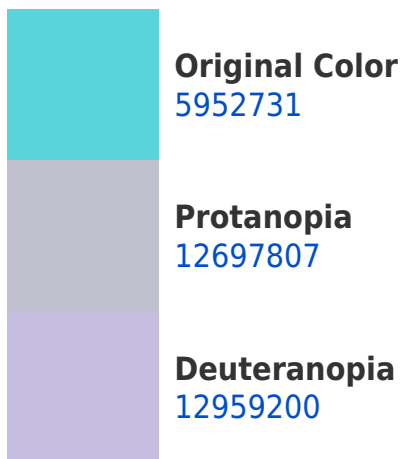

## White Background

This preview shows how the Decimal color 5952731 looks on a white background.

# Black Background

This preview shows how the Decimal color 5952731 looks on a black background.

## Decimal 5952731 Background

This preview shows how black text looks on a background with the Decimal color 5952731.

This preview shows how white text looks on a background with the Decimal color 5952731.

## Dichromacy

**Tritanopia**  
6214628