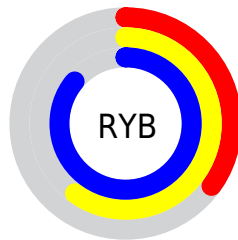

- Red (35%)
- Yellow (60%)
- Blue (86%)