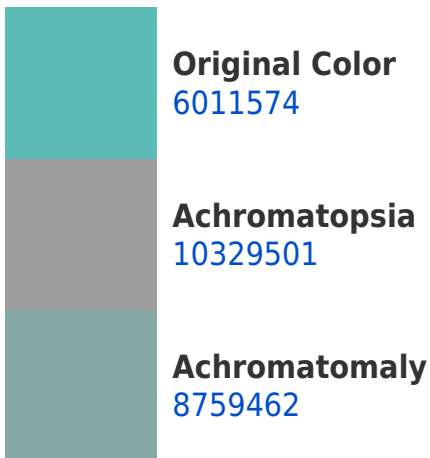

## Decimal 6011574 Background

This preview shows how black text looks on a background with the Decimal color 6011574.

This preview shows how white text looks on a background with the Decimal color 6011574.

## Dichromacy

**Tritanopia**  
6404294

# Trichromacy

# Monochromacy