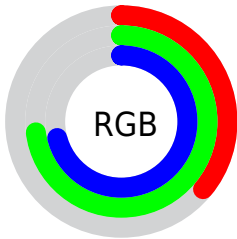

Distribution

- Red (36%)
- Green (73%)
- Blue (71%)