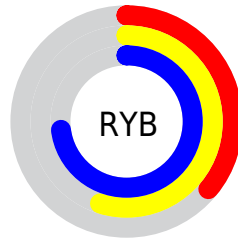

## Conversions Part 2

Format	Color
<a href="#">RYB</a>	<a href="#">91, 140, 186</a>
Decimal	<a href="#">6011574</a>
CIELab	<a href="#">69.98, -28.97, -6.59</a>
CIElCh	<a href="#">70, 29.712, 192.818</a>
Yxy	<a href="#">40.7194, 0.2494, 0.3350</a>
Android (android.graphics.Color)	<a href="#">4284201654 (0xFF5BBAB6)</a>
YUV	<a href="#">157.1390, 12.2565, -58.0039</a>
Hunter-Lab	<a href="#">63.8117, -26.8656, -2.2698</a>

# Details

The Decimal color **6011574** is a light color, and the websafe version is hex **66CCCC**. A complement of this color would be **12213087**, and the grayscale version is **10329501**.

A 20% lighter version of the original color is **9761518**, and **1672321** is the 20% darker color. If you saturate the color by 10%, you get **4766389**, and if you desaturate by 10%, it is **7256759**.

# Distribution

- Red (36%)
- Green (73%)
- Blue (71%)

- Red (36%)
- Yellow (55%)
- Blue (73%)

- Cyan (51%)
- Magenta (0%)
- Yellow (2%)
- Black (27%)

- Cyan (64%)
- Magenta (27%)
- Yellow (29%)