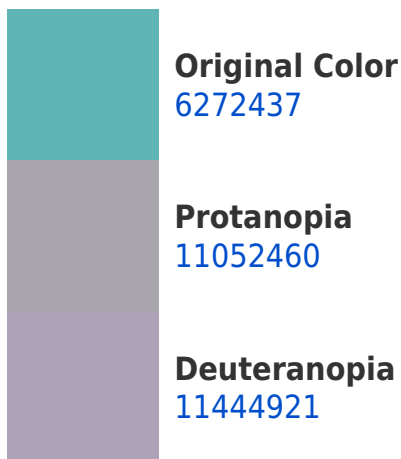

This preview shows how black text looks on a background with the Decimal color 6272437.

This preview shows how white text looks on a background with the Decimal color 6272437.

Color Blindness Simulation

Color vision deficiency is a very complex topic, and I could not describe the different causes any better than Wikipedia does, so if you want to learn more, you should check out their [article about color blindness](#).

Dichromacy

Tritanopia
6534082

Trichromacy

Original Color
6272437

Protanomaly
9284527

Deuteranomaly
9546168

Tritanomaly
6468797

Monochromacy

Original Color
6272437

Achromatopsia
10197915

Achromatomaly
8758436

CSS Examples

Text

The CSS property to change the color of the text to Decimal 6272437 is called "color". The color property can be set on classes, ids or directly on the HTML element.