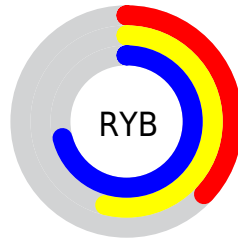

Conversions

Conversions Part 2

Format	Color
R _Y B	95, 138, 181
Decimal	6272437
CIE Lab	68.62, -25.88, -8.04
CIE LCh	69, 27.105, 197.265
Yxy	38.8168, 0.2506, 0.3288
Android (android.graphics.Color)	4284462517 (0xFF5FB5B5)
YUV	155.2860, 12.6770, -52.8708
Hunter-Lab	62.3032, -24.2726, -3.6358

Details

The Decimal color **6272437** is a light color, and the websafe version is hex **66CCCC**. A complement of this color would be **11886431**, and the grayscale version is **10197915**.

A 20% lighter version of the original color is **9956845**, and **2261120** is the 20% darker color. If you saturate the color by 10%, you get **5092789**, and if you desaturate by 10%, it is **7452085**.

Distribution

- Red (37%)
- Green (71%)
- Blue (71%)

- Red (37%)
- Yellow (54%)
- Blue (71%)

- Cyan (48%)
- Magenta (0%)
- Yellow (0%)
- Black (29%)

- Cyan (63%)
- Magenta (29%)
- Yellow (29%)

Brightness & Saturation Gradients