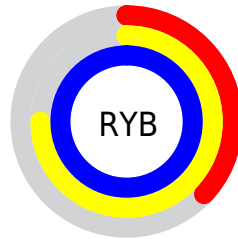

- Red (37%)
- Yellow (75%)
- Blue (100%)