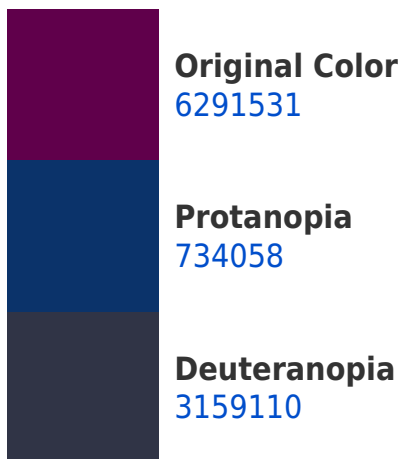

7340120

15728827

Previews

White Background

This preview shows how the Decimal color 6291531 looks on a white background.

Color Contrast Check

Large Text (above 18pt) WCAG AA ✓ Pass

Any Text WCAG AA ✓ Pass

If you want to check with other color combinations, try the [Color Contrast Checker](#).

Decimal 6291531 Background

This preview shows how black text looks on a background with the Decimal color 6291531.

This preview shows how white text looks on a background with the Decimal color 6291531.

Color Blindness Simulation

Color vision deficiency is a very complex topic, and I could not describe the different causes any better than Wikipedia does, so if you want to learn more, you should check out their [article about color blindness](#).

Dichromacy

Trichromacy

Original Color
6291531

Protanomaly
2760799

Deuteranomaly
4268360

Tritanomaly
6099759

Monochromacy

Original Color
6291531