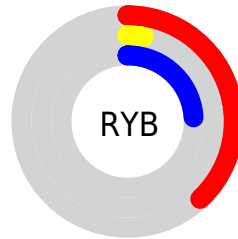

Conversions

Conversions Part 2

Format	Color
RYB	96, 8, 60
Decimal	6293564
CIELab	19.99, 40.88, -7.35
CIELCh	20, 41.535, 349.809
Yxy	2.9867, 0.4318, 0.2252
Android (android.graphics.Color)	4284483644 (0xFF60083C)
YUV	40.2400, 9.7417, 48.9015
Hunter-Lab	17.2821, 28.9012, -3.5111

Details

The Decimal color **6293564** is a dark color, and the websafe version is hex **660033**. A complement of this color would be **548908**, and the grayscale version is **2631720**.

A 20% lighter version of the original color is **9846891**, and **3145746** is the 20% darker color. If you saturate the color by 10%, you get **6291513**, and if you desaturate by 10%, it is **6296128**.

Distribution

- Red (38%)
- Green (3%)
- Blue (24%)

- Red (38%)
- Yellow (3%)
- Blue (24%)

- Cyan (0%)
- Magenta (92%)
- Yellow (37%)
- Black (62%)

- Cyan (62%)
- Magenta (97%)
- Yellow (76%)

Brightness & Saturation Gradients