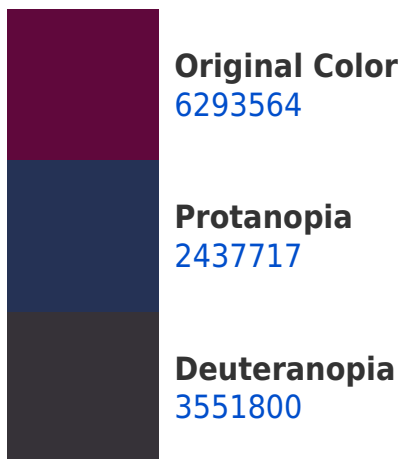

Details

The Decimal color **6293564** is a dark color, and the websafe version is hex **660033**. A complement of this color would be **548908**, and the grayscale version is **2631720**.

A 20% lighter version of the original color is **9846891**, and **3145746** is the 20% darker color. If you saturate the color by 10%, you get **6291513**, and if you desaturate by 10%, it is **6296128**.

Decimal 6293564 Background

This preview shows how black text looks on a background with the Decimal color 6293564.

This preview shows how white text looks on a background with the Decimal color 6293564.

Dichromacy

Tritanopia
6166809

Trichromacy

Original Color
6293564

Protanomaly
3810124

Deuteranomaly
4531001

Tritanomaly
6230822

Monochromacy

Original Color
6293564

Achromatopsia
2631720

Achromatomaly
3939375

CSS Examples

Text

The CSS property to change the color of the text to Decimal 6293564 is called "color". The color property can be set on classes, ids or directly on the HTML element.