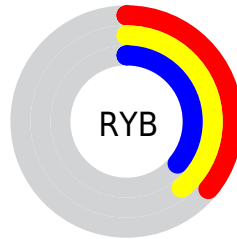

Conversions

Conversions Part 2

Format	Color
RYB	93, 99, 92
Decimal	6513244
CIELab	41.47, -0.81, 3.55
CIELCh	41, 3.639, 102.902
Yxy	12.1607, 0.3226, 0.3428
Android (android.graphics.Color)	4284703324 (0xFF63625C)
YUV	97.6150, -2.7682, 1.2146
Hunter-Lab	34.8722, -2.4428, 4.2304

Details

The Decimal color **6513244** is a dark color, and the websafe version is hex **666666**. A complement of this color would be **6053219**, and the grayscale version is **6447714**.

A 20% lighter version of the original color is **9868686**, and **3486766** is the 20% darker color. If you saturate the color by 10%, you get **6512978**, and if you desaturate by 10%, it is **6513510**.

Distribution

- Red (39%)
- Green (38%)
- Blue (36%)

- Red (36%)
- Yellow (39%)
- Blue (36%)

- Cyan (0%)
- Magenta (1%)
- Yellow (7%)
- Black (61%)

- Cyan (61%)
- Magenta (62%)
- Yellow (64%)

Brightness & Saturation Gradients