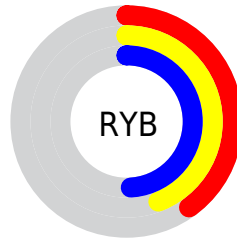

Conversions

Conversions Part 2

Format	Color
R _Y B	103, 111, 126
Decimal	6779774
CIE Lab	47.82, -1.96, -7.57
CIE LCh	48, 7.821, 255.460
Yxy	16.6514, 0.2854, 0.3068
Android (android.graphics.Color)	4284969854 (0xFF67737E)
YUV	112.6660, 6.5737, -8.4771
Hunter-Lab	40.8061, -3.6515, -3.5990

Details

The Decimal color **6779774** is a dark color, and the websafe version is hex **666666**. A complement of this color would be **8286823**, and the grayscale version is **7434609**.

A 20% lighter version of the original color is **10135475**, and **3687245** is the 20% darker color. If you saturate the color by 10%, you get **5926270**, and if you desaturate by 10%, it is **7633278**.

Distribution

- Red (40%)
- Green (45%)
- Blue (49%)

- Red (40%)
- Yellow (44%)
- Blue (49%)

- Cyan (18%)
- Magenta (9%)
- Yellow (0%)
- Black (51%)

- Cyan (60%)
- Magenta (55%)
- Yellow (51%)

Brightness & Saturation Gradients

These gradients show how the Decimal color 6779774 changes by changing the brightness by 10 percent. The first figure shows a shift by +10% for each color and the second figure -10%.

Similar to the brightness gradients but the following saturation gradients show a change of the Decimal color 6779774 by changing the saturation by 10% instead.