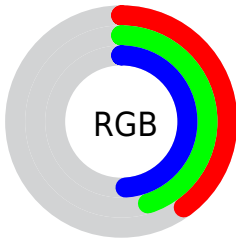

Distribution

- Red (40%)
- Green (45%)
- Blue (49%)