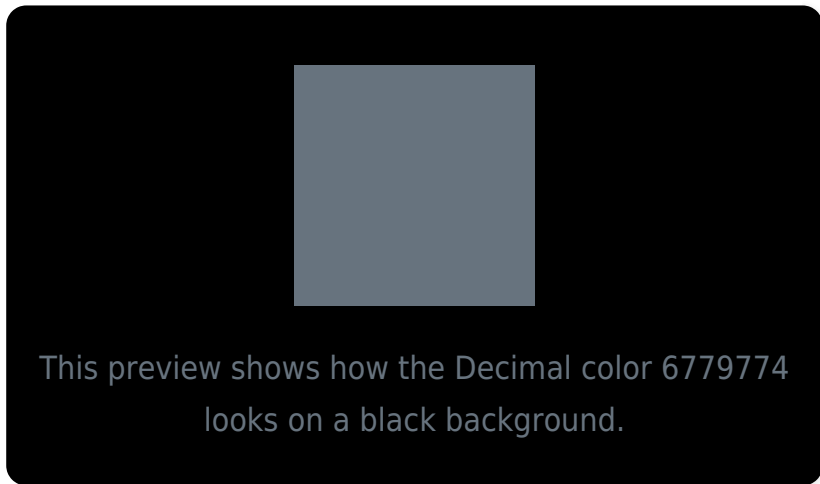

Black Background

Color Contrast Check

Large Text (above 18pt) WCAG AA ✓ Pass

Any Text WCAG AA × Fail

Large Text (above 18pt) WCAG AAA × Fail

Any Text WCAG AAA × Fail

If you want to check with other color combinations, try the [Color Contrast Checker](#).