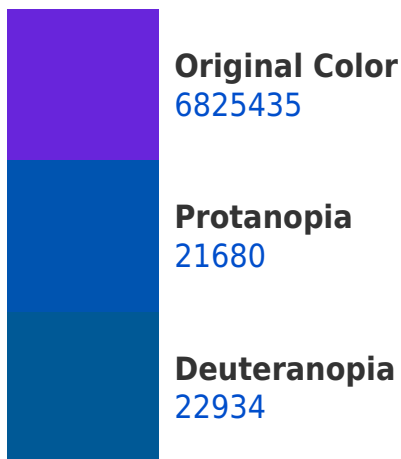

Color Blindness Simulation

Color vision deficiency is a very complex topic, and I could not describe the different causes any better than Wikipedia does, so if you want to learn more, you should check out their [article about color blindness](#).

Dichromacy