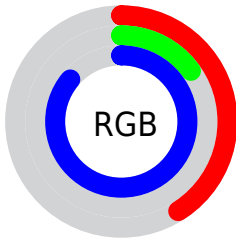

Distribution

- Red (41%)
- Green (15%)
- Blue (86%)