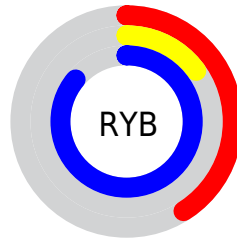

- Red (41%)
- Yellow (15%)
- Blue (86%)