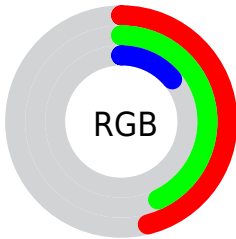

Color

Decimal(7761443)

Conversions

Conversions Part 1

Format	Color
Hex	766E23
RGB	118, 110, 35
RGB Percent	46%, 43%, 14%
CMY	0.5373, 0.5686, 0.8627
CMYK	0.00, 0.07, 0.70, 0.54
HSL	54°, 54%, 30%
HSV	54°, 70%, 46%
XYZ	13.3505, 15.1248, 3.8058
YIQ	103.8420, 28.8430, -21.6290

Conversions

Conversions Part 2

Format	Color
RYB	44, 118, 35
Decimal	7761443
CIELab	45.80, -6.49, 41.17
CIELCh	46, 41.676, 98.958
Yxy	15.1248, 0.4136, 0.4685
Android (android.graphics.Color)	4285951523 (0xFF766E23)
YUV	103.8420, -33.9391, 12.4166
Hunter-Lab	38.8906, -6.7823, 21.4213

Details

The Decimal color **7761443** is a dark color, and the websafe version is hex **666600**. A complement of this color would be **2304886**, and the grayscale version is **6842472**.

A 20% lighter version of the original color is **11313492**, and **4407040** is the 20% darker color. If you saturate the color by 10%, you get **7761175**, and if you desaturate by 10%, it is **7761711**.

Distribution

- Red (46%)
- Green (43%)
- Blue (14%)

- Red (17%)
- Yellow (46%)
- Blue (14%)

- Cyan (0%)
- Magenta (7%)
- Yellow (70%)
- Black (54%)

- Cyan (54%)
- Magenta (57%)
- Yellow (86%)

Brightness & Saturation Gradients