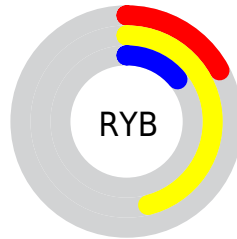

Conversions

Conversions Part 2

Format	Color
RYB	44, 118, 35
Decimal	7761443
CIELab	45.80, -6.49, 41.17
CIELCh	46, 41.676, 98.958
Yxy	15.1248, 0.4136, 0.4685
Android (android.graphics.Color)	4285951523 (0xFF766E23)
YUV	103.8420, -33.9391, 12.4166
Hunter-Lab	38.8906, -6.7823, 21.4213

Details

The Decimal color **7761443** is a dark color, and the websafe version is hex **666600**. A complement of this color would be **2304886**, and the grayscale version is **6842472**.

A 20% lighter version of the original color is **11313492**, and **4407040** is the 20% darker color. If you saturate the color by 10%, you get **7761175**, and if you desaturate by 10%, it is **7761711**.

Distribution

- Red (46%)
- Green (43%)
- Blue (14%)

- Red (17%)
- Yellow (46%)
- Blue (14%)

- Cyan (0%)
- Magenta (7%)
- Yellow (70%)
- Black (54%)

- Cyan (54%)
- Magenta (57%)
- Yellow (86%)

Brightness & Saturation Gradients

These gradients show how the Decimal color 7761443 changes by changing the brightness by 10 percent. The first figure shows a shift by +10% for each color and the second figure -10%.

Similar to the brightness gradients but the following saturation gradients show a change of the Decimal color 7761443 by changing the saturation by 10% instead.