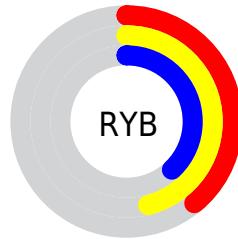

Conversions

Conversions Part 2

Format	Color
R_{YB}	99, 118, 98
Decimal	7763298
CIE _{Lab}	48.83, -3.15, 10.64
CIE _{LCh}	49, 11.095, 106.478
Yxy	17.4560, 0.3371, 0.3669
Android (android.graphics.Color)	4285953378 (0xFF767562)
YUV	115.1330, -8.4466, 2.5144
Hunter-Lab	41.7803, -4.5996, 9.2664

Details

The Decimal color **7763298** is a dark color, and the websafe version is hex **666666**. A complement of this color would be **6447990**, and the grayscale version is **7566195**.

A 20% lighter version of the original color is **11184533**, and **4605236** is the 20% darker color. If you saturate the color by 10%, you get **7763030**, and if you desaturate by 10%, it is **7763566**.

Distribution

Red (46%)

Green (46%)

Blue (38%)

Red (39%)

Yellow (46%)

Blue (38%)

Cyan (0%)

Magenta (1%)

Yellow (17%)

Black (54%)

Cyan (54%)

Magenta (54%)

Yellow (62%)

Brightness & Saturation Gradients

These gradients show how the Decimal color 7763298 changes by changing the brightness by 10 percent. The first figure shows a shift by +10% for each color and the second figure -10%.