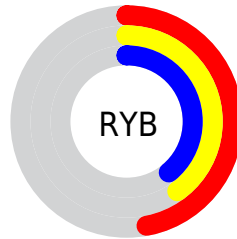

Conversions

Conversions Part 2

Format	Color
R_{YB}	119, 103, 99
Decimal	7824995
CIE Lab	44.70, 6.23, 4.19
CIE LCh	45, 7.503, 33.930
Yxy	14.3255, 0.3419, 0.3352
Android (android.graphics.Color)	4286015075 (0xFF776663)
YUV	106.7410, -3.8163, 10.7511
Hunter-Lab	37.8491, 2.6722, 4.8778

Details

The Decimal color **7824995** is a dark color, and the websafe version is hex **666666**. A complement of this color would be **6517879**, and the grayscale version is **7039851**.

A 20% lighter version of the original color is **11245974**, and **4601653** is the 20% darker color. If you saturate the color by 10%, you get **7822423**, and if you desaturate by 10%, it is **7827567**.

Distribution

- Red (47%)
- Green (40%)
- Blue (39%)

- Red (47%)
- Yellow (40%)
- Blue (39%)

- Cyan (0%)
- Magenta (14%)
- Yellow (17%)
- Black (53%)

- Cyan (53%)
- Magenta (60%)
- Yellow (61%)

Brightness & Saturation Gradients

These gradients show how the Decimal color 7824995 changes by changing the brightness by 10 percent. The first figure shows a shift by +10% for each color and the second figure -10%.

Similar to the brightness gradients but the following saturation gradients show a change of the Decimal color 7824995 by changing the saturation by 10% instead.