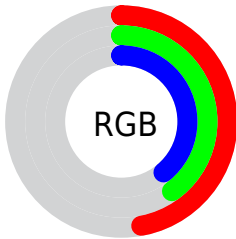

Color

Decimal(7824995)

Conversions

Conversions Part 1

Format	Color
Hex	776663
RGB	119, 102, 99
RGB Percent	47%, 40%, 39%
CMY	0.5333, 0.6000, 0.6118
CMYK	0.00, 0.14, 0.17, 0.53
HSL	9°, 9%, 43%
HSV	9°, 17%, 47%
XYZ	14.6113, 14.3255, 13.7994
YIQ	106.7410, 11.0950, 2.6710

Conversions

Conversions Part 2

Format	Color
R_{YB}	119, 103, 99
Decimal	7824995
CIE Lab	44.70, 6.23, 4.19
CIE LCh	45, 7.503, 33.930
Yxy	14.3255, 0.3419, 0.3352
Android (android.graphics.Color)	4286015075 (0xFF776663)
YUV	106.7410, -3.8163, 10.7511
Hunter-Lab	37.8491, 2.6722, 4.8778

Details

The Decimal color **7824995** is a dark color, and the websafe version is hex **666666**. A complement of this color would be **6517879**, and the grayscale version is **7039851**.

A 20% lighter version of the original color is **11245974**, and **4601653** is the 20% darker color. If you saturate the color by 10%, you get **7822423**, and if you desaturate by 10%, it is **7827567**.

Distribution

- Red (47%)
- Green (40%)
- Blue (39%)

- Red (47%)
- Yellow (40%)
- Blue (39%)

- Cyan (0%)
- Magenta (14%)
- Yellow (17%)
- Black (53%)

- Cyan (53%)
- Magenta (60%)
- Yellow (61%)

Brightness & Saturation Gradients