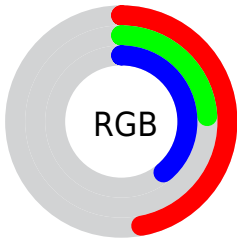

Distribution

Red (47%)

Green (24%)

Blue (39%)