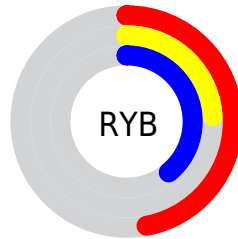

Conversions

Conversions Part 2

Format	Color
R_{YB}	120, 60, 99
Decimal	7879779
CIE _{Lab}	34.24, 31.55, -11.25
CIE _{LCh}	34, 33.492, 340.376
Yxy	8.1256, 0.3573, 0.2500
Android (android.graphics.Color)	4286069859 (0xFF783C63)
YUV	82.3860, 8.1907, 32.9875
Hunter-Lab	28.5055, 22.8399, -6.5877

Details

The Decimal color **7879779** is a dark color, and the websafe version is hex **663366**. A complement of this color would be **3962961**, and the grayscale version is **5395026**.

A 20% lighter version of the original color is **11431318**, and **4524852** is the 20% darker color. If you saturate the color by 10%, you get **7876703**, and if you desaturate by 10%, it is **7882855**.

Distribution

Red (47%)

Green (24%)

Blue (39%)

Red (47%)

Yellow (24%)

Blue (39%)

Cyan (0%)

Magenta (50%)

Yellow (18%)

Black (53%)

Cyan (53%)

Magenta (76%)

Yellow (61%)

Brightness & Saturation Gradients

These gradients show how the Decimal color 7879779 changes by changing the brightness by 10 percent. The first figure shows a shift by +10% for each color and the second figure -10%.