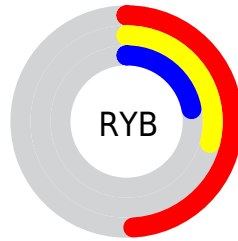

Conversions

Conversions Part 2

Format	Color
RYB	124, 75, 57
Decimal	8144697
CIELab	36.15, 21.10, 18.16
CIElCh	36, 27.834, 40.718
Yxy	9.0870, 0.4447, 0.3575
Android (android.graphics.Color)	4286334777 (0xFF7C4739)
YUV	85.2510, -13.9277, 33.9829
Hunter-Lab	30.1446, 14.1827, 11.2098

Details

The Decimal color **8144697** is a dark color, and the websafe version is hex **663333**. A complement of this color would be **3763836**, and the grayscale version is **5592405**.

A 20% lighter version of the original color is **11761768**, and **4725262** is the 20% darker color. If you saturate the color by 10%, you get **8142125**, and if you desaturate by 10%, it is **8147269**.

Distribution

- Red (49%)
- Green (28%)
- Blue (22%)

- Red (49%)
- Yellow (29%)
- Blue (22%)

- Cyan (0%)
- Magenta (43%)
- Yellow (54%)
- Black (51%)

- Cyan (51%)
- Magenta (72%)
- Yellow (78%)

Brightness & Saturation Gradients