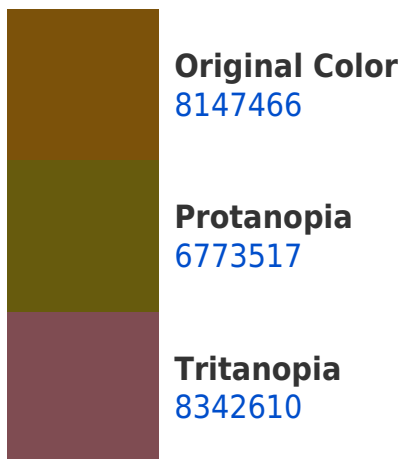

11901

24060

Previews

White Background

This preview shows how the Decimal color 8147466 looks on a white background.

Color Contrast Check

Large Text (above 18pt) WCAG AA ✓ Pass

Any Text WCAG AA ✓ Pass

If you want to check with other color combinations, try the [Color Contrast Checker](#).

Decimal 8147466 Background

This preview shows how black text looks on a background with the Decimal color 8147466.

This preview shows how white text looks on a background with the Decimal color 8147466.

Color Blindness Simulation

Color vision deficiency is a very complex topic, and I could not describe the different causes any better than Wikipedia does, so if you want to learn more, you should check out their [article about color blindness](#).

Dichromacy

Trichromacy

Original Color
8147466

Protanomaly
7297036

Tritanomaly
8277560

Monochromacy

Original Color
8147466

Achromatopsia
5658198