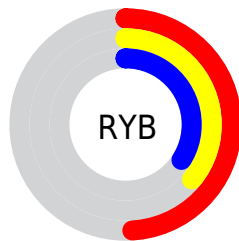

Conversions

Conversions Part 2

Format	Color
RYB	124, 93, 86
Decimal	8150102
CIELab	42.17, 12.18, 8.55
CIELCh	42, 14.879, 35.082
Yxy	12.6113, 0.3741, 0.3414
Android (android.graphics.Color)	4286340182 (0xFF7C5C56)
YUV	100.8840, -7.3378, 20.2727
Hunter-Lab	35.5123, 7.3137, 7.3116

Details

The Decimal color **8150102** is a dark color, and the websafe version is hex **996666**. A complement of this color would be **5666428**, and the grayscale version is **6645093**.

A 20% lighter version of the original color is **11636360**, and **4861481** is the 20% darker color. If you saturate the color by 10%, you get **8147530**, and if you desaturate by 10%, it is **8152674**.

Distribution

- Red (49%)
- Green (36%)
- Blue (34%)

- Red (49%)
- Yellow (36%)
- Blue (34%)

- Cyan (0%)
- Magenta (26%)
- Yellow (31%)
- Black (51%)

- Cyan (51%)
- Magenta (64%)
- Yellow (66%)

Brightness & Saturation Gradients