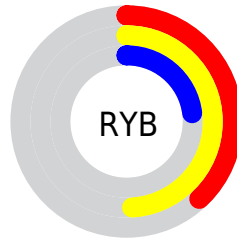

Conversions

Conversions Part 2

Format	Color
RYB	98, 124, 58
Decimal	8151866
CIELab	43.53, 4.53, 26.96
CIELCh	44, 27.339, 80.456
Yxy	13.5143, 0.4109, 0.4101
Android (android.graphics.Color)	4286341946 (0xFF7C633A)
YUV	101.8010, -21.5939, 19.4685
Hunter-Lab	36.7617, 1.4007, 16.2208

Details

The Decimal color **8151866** is a dark color, and the websafe version is hex **666633**. A complement of this color would be **3822460**, and the grayscale version is **6710886**.

A 20% lighter version of the original color is **11703914**, and **4797710** is the 20% darker color. If you saturate the color by 10%, you get **8150574**, and if you desaturate by 10%, it is **8153158**.

Distribution

- Red (49%)
- Green (39%)
- Blue (23%)

- Red (38%)
- Yellow (49%)
- Blue (23%)

- Cyan (0%)
- Magenta (20%)
- Yellow (53%)
- Black (51%)

- Cyan (51%)
- Magenta (61%)
- Yellow (77%)

Brightness & Saturation Gradients