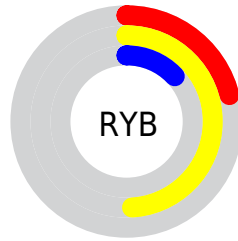

Conversions

Conversions Part 2

Format	Color
RYB	54, 124, 32
Decimal	8153632
CIELab	45.22, -1.54, 42.08
CIELCh	45, 42.105, 92.091
Yxy	14.6974, 0.4303, 0.4607
Android (android.graphics.Color)	4286343712 (0xFF7C6A20)
YUV	102.9460, -34.9764, 18.4644
Hunter-Lab	38.3372, -3.1770, 21.4543

Details

The Decimal color **8153632** is a dark color, and the websafe version is hex **666600**. A complement of this color would be **2110076**, and the grayscale version is **6776679**.

A 20% lighter version of the original color is **11771217**, and **4733696** is the 20% darker color. If you saturate the color by 10%, you get **8153108**, and if you desaturate by 10%, it is **8154156**.

Distribution

- Red (49%)
- Green (42%)
- Blue (13%)

- Red (21%)
- Yellow (49%)
- Blue (13%)

- Cyan (0%)
- Magenta (15%)
- Yellow (74%)
- Black (51%)

- Cyan (51%)
- Magenta (58%)
- Yellow (87%)

Brightness & Saturation Gradients

These gradients show how the Decimal color 8153632 changes by changing the brightness by 10 percent. The first figure shows a shift by +10% for each color and the second figure -10%.

Similar to the brightness gradients but the following saturation gradients show a change of the Decimal color 8153632 by changing the saturation by 10% instead.