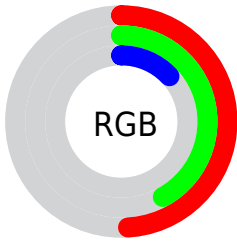

Distribution

- Red (49%)
- Green (42%)
- Blue (13%)