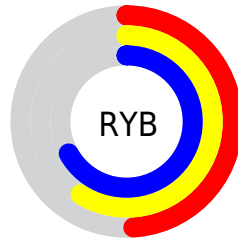

Conversions

Conversions Part 2

Format	Color
RYB	124, 151, 170
Decimal	8170139
CIELab	66.06, -18.64, 2.76
CIElCh	66, 18.844, 171.586
Yxy	35.4011, 0.2851, 0.3528
Android (android.graphics.Color)	4286360219 (0xFF7CAA9B)
YUV	154.5360, 0.2288, -26.7801
Hunter-Lab	59.4988, -18.3113, 5.4408

Details

The Decimal color **8170139** is a dark color, and the websafe version is hex **669999**. A complement of this color would be **11173003**, and the grayscale version is **10197915**.

A 20% lighter version of the original color is **11723217**, and **4814440** is the 20% darker color. If you saturate the color by 10%, you get **7056021**, and if you desaturate by 10%, it is **9284257**.

Distribution

Red (49%)

Green (67%)

Blue (61%)

Red (49%)

Yellow (59%)

Blue (67%)

Cyan (27%)

Magenta (0%)

Yellow (9%)

Black (33%)

Cyan (51%)

Magenta (33%)

Yellow (39%)

Brightness & Saturation Gradients

These gradients show how the Decimal color 8170139 changes by changing the brightness by 10 percent. The first figure shows a shift by +10% for each color and the second figure -10%.