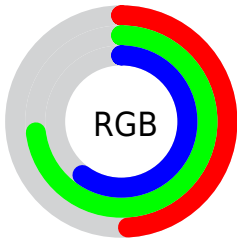

Distribution

- Red (49%)
- Green (73%)
- Blue (60%)