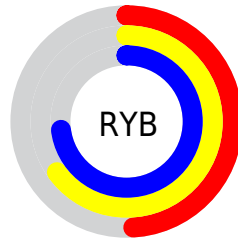

Conversions

Conversions Part 2

Format	Color
RYB	124, 165, 185
Decimal	8173977
CIELab	70.37, -26.61, 10.05
CIELCh	70, 28.447, 159.311
Yxy	41.2829, 0.2878, 0.3782
Android (android.graphics.Color)	4286364057 (0xFF7CB999)
YUV	163.1130, -4.9857, -34.3021
Hunter-Lab	64.2518, -25.1769, 11.3412

Details

The Decimal color **8173977** is a light color, and the websafe version is hex **99CC99**. A complement of this color would be **12156060**, and the grayscale version is **10724259**.

A 20% lighter version of the original color is **11727311**, and **4752486** is the 20% darker color. If you saturate the color by 10%, you get **6994319**, and if you desaturate by 10%, it is **9419171**.

Distribution

- Red (49%)
- Green (73%)
- Blue (60%)

- Red (49%)
- Yellow (65%)
- Blue (73%)

- Cyan (33%)
- Magenta (0%)
- Yellow (17%)
- Black (27%)

- Cyan (51%)
- Magenta (27%)
- Yellow (40%)

Brightness & Saturation Gradients

These gradients show how the Decimal color 8173977 changes by changing the brightness by 10 percent. The first figure shows a shift by +10% for each color and the second figure -10%.

Similar to the brightness gradients but the following saturation gradients show a change of the Decimal color 8173977 by changing the saturation by 10% instead.