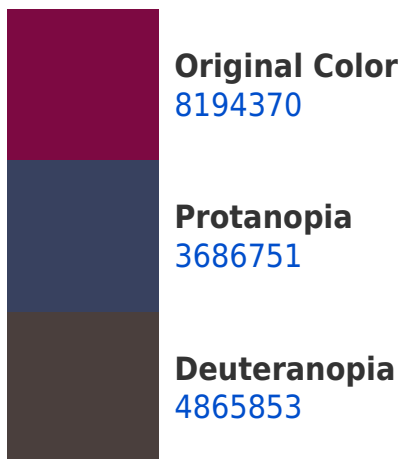

Details

The Decimal color **8194370** is a dark color, and the websafe version is hex **660033**. A complement of this color would be **621892**, and the grayscale version is **3289650**.

A 20% lighter version of the original color is **11945842**, and **4587544** is the 20% darker color. If you saturate the color by 10%, you get **8192061**, and if you desaturate by 10%, it is **8197448**.

These gradients show how the Decimal color 8194370 changes by changing the brightness by 10 percent. The first figure shows a shift by +10% for each color and the second figure -10%.

Similar to the brightness gradients but the following saturation gradients show a change of the Decimal color 8194370 by changing the saturation by 10% instead.

Decimal 8194370 Background

This preview shows how black text looks on a background with the Decimal color 8194370.

This preview shows how white text looks on a background with the Decimal color 8194370.

Dichromacy

Trichromacy

Original Color
8194370

Protanomaly
5320020

Deuteranomaly
6105919

Tritanomaly
8131626

Monochromacy

Original Color
8194370