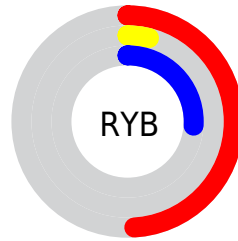

Conversions

Conversions Part 2

Format	Color
RYB	125, 9, 66
Decimal	8194370
CIELab	26.59, 48.78, -0.98
CIElCh	27, 48.795, 358.850
Yxy	4.9487, 0.4747, 0.2463
Android (android.graphics.Color)	4286384450 (0xFF7D0942)
YUV	50.1820, 7.7983, 65.6154
Hunter-Lab	22.2457, 37.6074, 0.6287

Details

The Decimal color **8194370** is a dark color, and the websafe version is hex **660033**. A complement of this color would be **621892**, and the grayscale version is **3289650**.

A 20% lighter version of the original color is **11945842**, and **4587544** is the 20% darker color. If you saturate the color by 10%, you get **8192061**, and if you desaturate by 10%, it is **8197448**.

Distribution

- Red (49%)
- Green (4%)
- Blue (26%)

- Red (49%)
- Yellow (4%)
- Blue (26%)

- Cyan (0%)
- Magenta (93%)
- Yellow (47%)
- Black (51%)

- Cyan (51%)
- Magenta (96%)
- Yellow (74%)

Brightness & Saturation Gradients