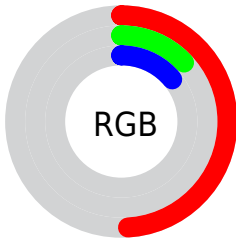

## Conversions Part 1

<b>Format</b>	<b>Color</b>
Hex	7D2223
RGB	125, 34, 35
RGB Percent	49%, 13%, 14%
CMY	0.5098, 0.8667, 0.8627
CMYK	0.00, 0.73, 0.72, 0.51
HSL	359°, 57%, 31%
HSV	359°, 73%, 49%
XYZ	9.3328, 5.6254, 2.1840
YIQ	61.3230, 53.9150, 19.6030

## Conversions Part 2

Format	Color
<a href="#">RYB</a>	<a href="#">125, 34, 35</a>
Decimal	<a href="#">8200739</a>
CIELab	<a href="#">28.45, 39.09, 22.29</a>
CIElCh	<a href="#">28, 45.000, 29.694</a>
Yxy	<a href="#">5.6254, 0.5444, 0.3282</a>
Android (android.graphics.Color)	<a href="#">4286390819 (0xFF7D2223)</a>
YUV	<a href="#">61.3230, -12.9772, 55.8447</a>
Hunter-Lab	<a href="#">23.7179, 28.7324, 11.1429</a>

# Details

The Decimal color **8200739** is a dark color, and the websafe version is hex **993333**. A complement of this color would be **2260348**, and the grayscale version is **4013373**.

A 20% lighter version of the original color is **12014928**, and **4521984** is the 20% darker color. If you saturate the color by 10%, you get **8197655**, and if you desaturate by 10%, it is **8204079**.

# Distribution

- Red (49%)
- Green (13%)
- Blue (14%)

- Red (49%)
- Yellow (13%)
- Blue (14%)

- Cyan (0%)
- Magenta (73%)
- Yellow (72%)
- Black (51%)

- Cyan (51%)
- Magenta (87%)
- Yellow (86%)