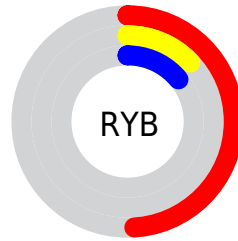

## Conversions Part 2

Format	Color
<a href="#">RYB</a>	<a href="#">125, 34, 35</a>
Decimal	<a href="#">8200739</a>
CIELab	<a href="#">28.45, 39.09, 22.29</a>
CIElCh	<a href="#">28, 45.000, 29.694</a>
Yxy	<a href="#">5.6254, 0.5444, 0.3282</a>
Android (android.graphics.Color)	<a href="#">4286390819 (0xFF7D2223)</a>
YUV	<a href="#">61.3230, -12.9772, 55.8447</a>
Hunter-Lab	<a href="#">23.7179, 28.7324, 11.1429</a>

# Details

The Decimal color **8200739** is a dark color, and the websafe version is hex **993333**. A complement of this color would be **2260348**, and the grayscale version is **4013373**.

A 20% lighter version of the original color is **12014928**, and **4521984** is the 20% darker color. If you saturate the color by 10%, you get **8197655**, and if you desaturate by 10%, it is **8204079**.

# Distribution

- Red (49%)
- Green (13%)
- Blue (14%)

- Red (49%)
- Yellow (13%)
- Blue (14%)

- Cyan (0%)
- Magenta (73%)
- Yellow (72%)
- Black (51%)

- Cyan (51%)
- Magenta (87%)
- Yellow (86%)