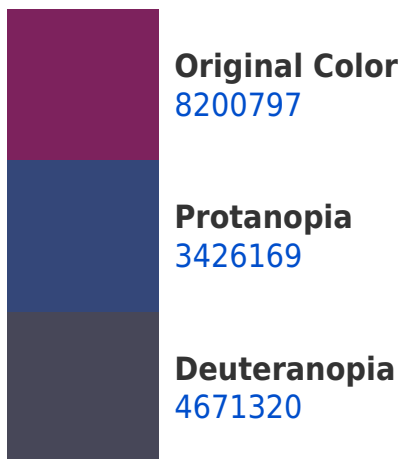

Details

The Decimal color **8200797** is a dark color, and the websafe version is hex **993366**. A complement of this color would be **2260290**, and the grayscale version is **4473924**.

A 20% lighter version of the original color is **11818895**, and **4718639** is the 20% darker color. If you saturate the color by 10%, you get **8197721**, and if you desaturate by 10%, it is **8204129**.

These gradients show how the Decimal color 8200797 changes by changing the brightness by 10 percent. The first figure shows a shift by +10% for each color and the second figure -10%.

Similar to the brightness gradients but the following saturation gradients show a change of the Decimal color 8200797 by changing the saturation by 10% instead.

Decimal 8200797 Background

This preview shows how black text looks on a background with the Decimal color 8200797.

This preview shows how white text looks on a background with the Decimal color 8200797.

Dichromacy

Trichromacy

Original Color
8200797

Protanomaly
5192303

Deuteranomaly
5978714

Tritanomaly
8006210

Monochromacy

Original Color
8200797