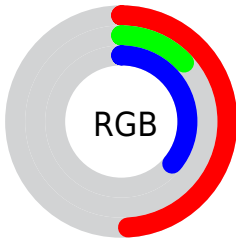

Color

Decimal(8200797)

Conversions

Conversions Part 1

Format	Color
Hex	7D225D
RGB	125, 34, 93
RGB Percent	49%, 13%, 36%
CMY	0.5098, 0.8667, 0.6353
CMYK	0.00, 0.73, 0.26, 0.51
HSL	321°, 57%, 31%
HSV	321°, 73%, 49%
XYZ	11.0053, 6.2943, 10.9908
YIQ	67.9350, 35.2970, 37.6410

Conversions

Conversions Part 2

Format	Color
R_{YB}	125, 34, 93
Decimal	8200797
CIE _{Lab}	30.14, 44.81, -13.56
CIE _{LCh}	30, 46.816, 343.157
Yxy	6.2943, 0.3890, 0.2225
Android (android.graphics.Color)	4286390877 (0xFF7D225D)
YUV	67.9350, 12.3570, 50.0460
Hunter-Lab	25.0885, 34.3954, -8.4119

Details

The Decimal color **8200797** is a dark color, and the websafe version is hex **993366**. A complement of this color would be **2260290**, and the grayscale version is **4473924**.

A 20% lighter version of the original color is **11818895**, and **4718639** is the 20% darker color. If you saturate the color by 10%, you get **8197721**, and if you desaturate by 10%, it is **8204129**.

Distribution

- Red (49%)
- Green (13%)
- Blue (36%)

- Red (49%)
- Yellow (13%)
- Blue (36%)

- Cyan (0%)
- Magenta (73%)
- Yellow (26%)
- Black (51%)

- Cyan (51%)
- Magenta (87%)
- Yellow (64%)

Brightness & Saturation Gradients