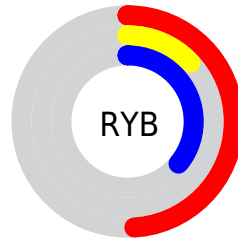

Conversions

Conversions Part 2

Format	Color
R_{YB}	125, 34, 93
Decimal	8200797
CIE _{Lab}	30.14, 44.81, -13.56
CIE _{LCh}	30, 46.816, 343.157
Yxy	6.2943, 0.3890, 0.2225
Android (android.graphics.Color)	4286390877 (0xFF7D225D)
YUV	67.9350, 12.3570, 50.0460
Hunter-Lab	25.0885, 34.3954, -8.4119

Details

The Decimal color **8200797** is a dark color, and the websafe version is hex **993366**. A complement of this color would be **2260290**, and the grayscale version is **4473924**.

A 20% lighter version of the original color is **11818895**, and **4718639** is the 20% darker color. If you saturate the color by 10%, you get **8197721**, and if you desaturate by 10%, it is **8204129**.

Distribution

- Red (49%)
- Green (13%)
- Blue (36%)

- Red (49%)
- Yellow (13%)
- Blue (36%)

- Cyan (0%)
- Magenta (73%)
- Yellow (26%)
- Black (51%)

- Cyan (51%)
- Magenta (87%)
- Yellow (64%)

Brightness & Saturation Gradients