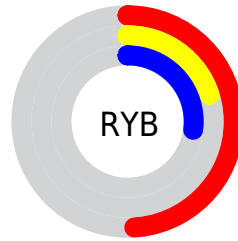

Conversions

Conversions Part 2

Format	Color
R_{YB}	125, 50, 70
Decimal	8204870
CIE Lab	32.00, 34.57, 4.20
CIE LCh	32, 34.828, 6.922
Yxy	7.0834, 0.4390, 0.2905
Android (android.graphics.Color)	4286394950 (0xFF7D3246)
YUV	74.7050, -2.3196, 44.1087
Hunter-Lab	26.6146, 25.2114, 3.9330

Details

The Decimal color **8204870** is a dark color, and the websafe version is hex **663333**. A complement of this color would be **3308905**, and the grayscale version is **4934475**.

A 20% lighter version of the original color is **11822198**, and **4718619** is the 20% darker color. If you saturate the color by 10%, you get **8201789**, and if you desaturate by 10%, it is **8208207**.

Distribution

- Red (49%)
- Green (20%)
- Blue (27%)

- Red (49%)
- Yellow (20%)
- Blue (27%)

- Cyan (0%)
- Magenta (60%)
- Yellow (44%)
- Black (51%)

- Cyan (51%)
- Magenta (80%)
- Yellow (73%)

Brightness & Saturation Gradients

These gradients show how the Decimal color 8204870 changes by changing the brightness by 10 percent. The first figure shows a shift by +10% for each color and the second figure -10%.

Similar to the brightness gradients but the following saturation gradients show a change of the Decimal color 8204870 by changing the saturation by 10% instead.