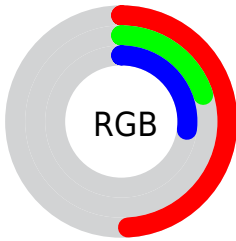

Distribution

- Red (49%)
- Green (20%)
- Blue (27%)