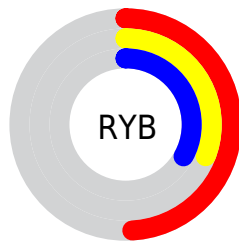

## Conversions Part 2

Format	Color
R <sub>Y</sub> B	125, 79, 83
Decimal	8212307
CIE Lab	38.86, 19.93, 5.72
CIE LCh	39, 20.735, 16.020
Yxy	10.5765, 0.3890, 0.3211
Android (android.graphics.Color)	4286402387 (0xFF7D4F53)
YUV	93.2100, -5.0335, 27.8798
Hunter-Lab	32.5215, 13.4235, 5.3550

# Details

The Decimal color **8212307** is a dark color, and the websafe version is hex **996666**. A complement of this color would be **5209465**, and the grayscale version is **6118749**.

A 20% lighter version of the original color is **11764100**, and **4858150** is the 20% darker color. If you saturate the color by 10%, you get **8209224**, and if you desaturate by 10%, it is **8215646**.

# Distribution

- Red (49%)
- Green (31%)
- Blue (33%)

- Red (49%)
- Yellow (31%)
- Blue (33%)

- Cyan (0%)
- Magenta (37%)
- Yellow (34%)
- Black (51%)

- Cyan (51%)
- Magenta (69%)
- Yellow (67%)

# Brightness & Saturation Gradients

These gradients show how the Decimal color 8212307 changes by changing the brightness by 10 percent. The first figure shows a shift by +10% for each color and the second figure -10%.