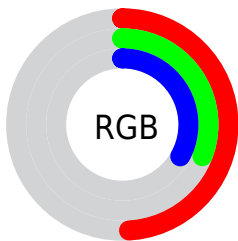

## Conversions Part 2

Format	Color
R <sub>Y</sub> B	125, 79, 83
Decimal	8212307
CIE Lab	38.86, 19.93, 5.72
CIE LCh	39, 20.735, 16.020
Yxy	10.5765, 0.3890, 0.3211
Android (android.graphics.Color)	4286402387 (0xFF7D4F53)
YUV	93.2100, -5.0335, 27.8798
Hunter-Lab	32.5215, 13.4235, 5.3550

# Details

The Decimal color **8212307** is a dark color, and the websafe version is hex **996666**. A complement of this color would be **5209465**, and the grayscale version is **6118749**.

A 20% lighter version of the original color is **11764100**, and **4858150** is the 20% darker color. If you saturate the color by 10%, you get **8209224**, and if you desaturate by 10%, it is **8215646**.

# Distribution

- Red (49%)
- Green (31%)
- Blue (33%)

- Red (49%)
- Yellow (31%)
- Blue (33%)

- Cyan (0%)
- Magenta (37%)
- Yellow (34%)
- Black (51%)

- Cyan (51%)
- Magenta (69%)
- Yellow (67%)